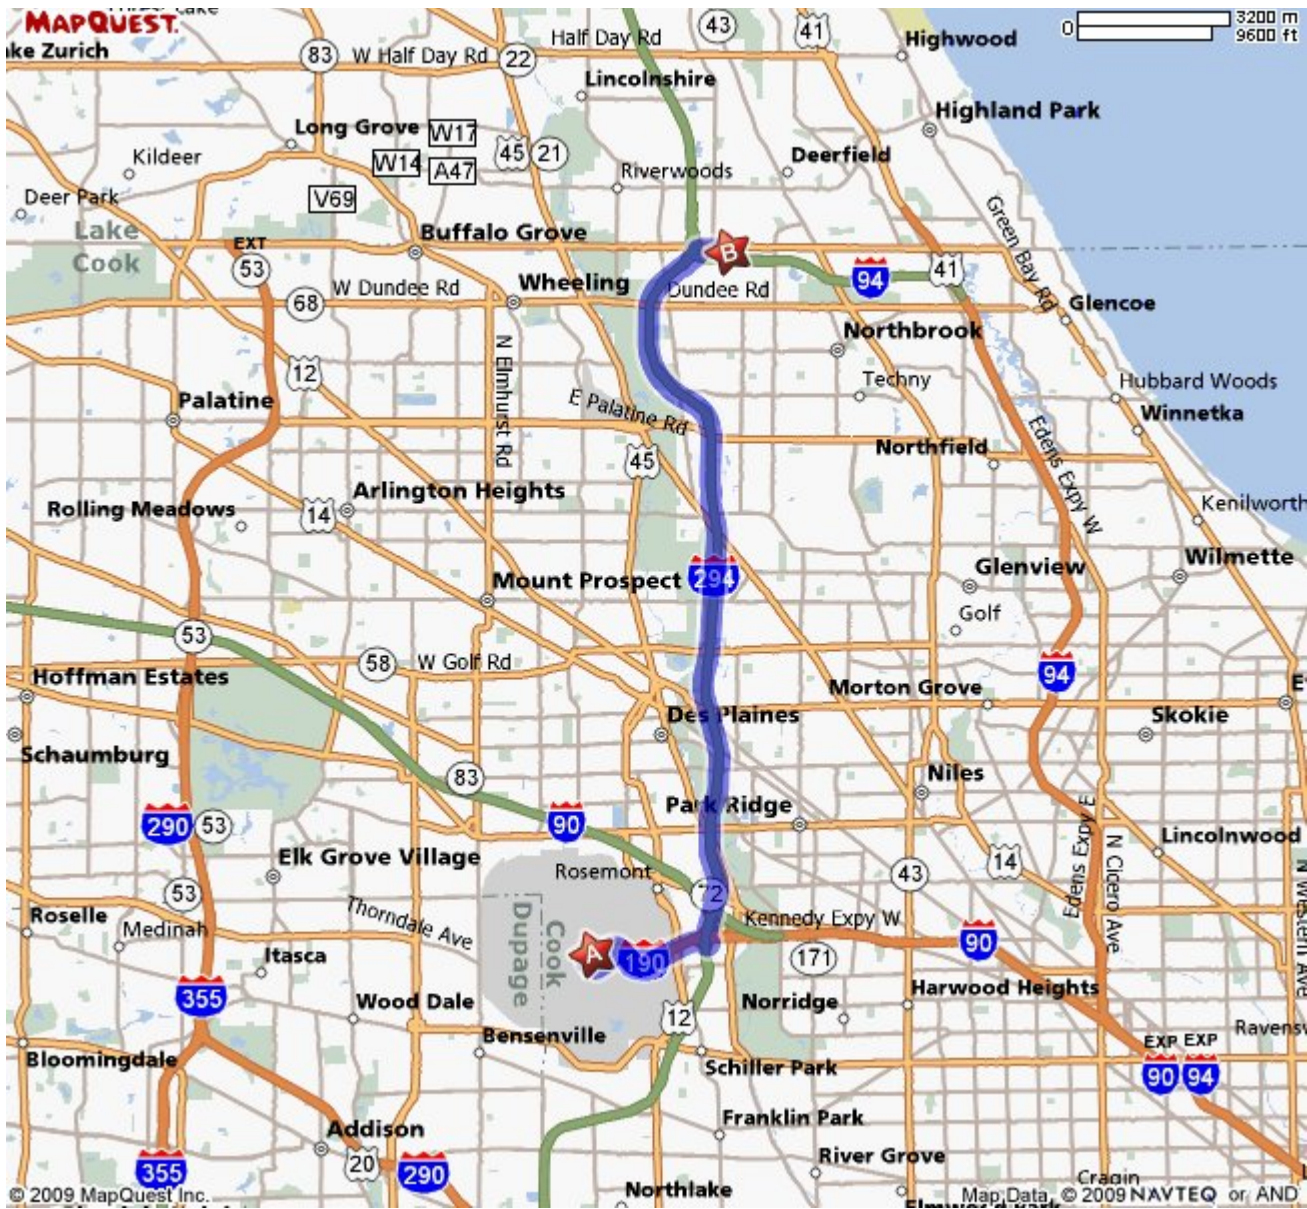

From O'Hare Airport to Embassy Suites Hotel

Embassy Suites telephone: +1 847-945-4500

Total Time: 22 minutes    Total Distance: 15.94 miles

**A: Chicago O'Hare International Airport (ORD): 10000 Bessie Coleman Dr, Chicago, IL 60666, (773) 686-2200**

- |   |   |         |
|---|---|---------|
|    | 1: Merge onto I-190 E.  | 2.7 mi  |
|    | 2: Merge onto I-294 N via EXIT 1C toward MILWAUKEE (Portions toll). | 12.5 mi |
|    | 3: Take the LAKE-COOK ROAD exit.                                    | 0.4 mi  |
|   | 4: Turn RIGHT onto LAKE COOK RD.                                    | 0.4 mi  |
|  | 5: End at 1455 Lake Cook Rd Deerfield, IL 60015-5213                |         |

**B: 1455 Lake Cook Rd, Deerfield, IL 60015-5213**

Total Time: 22 minutes    Total Distance: 15.94 miles

All rights reserved. Use subject to License/Copyright Map Legend  
Directions and maps are informational only. We make no warranties on the accuracy of their content, road conditions or route usability or expeditiousness. You assume all risk of use. MapQuest and its suppliers shall not be liable to you for any loss or delay resulting from your use of MapQuest. Your use of MapQuest means you agree to our [Terms of Use](#)